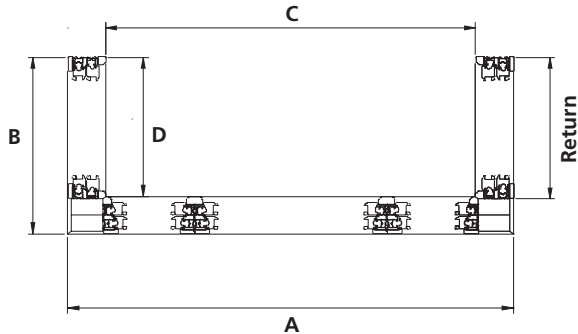

Sliding Sash Bays

Square Bay

Splay Bay 45°

Square Bay

BAY FRONT*	BAY RETURN*	DIM A	DIM B	DIM C	DIM D
1665mm	630mm	1979mm	787mm	1644mm	620mm
1665mm	855mm	1979mm	1012mm	1644mm	845mm
1710mm	630mm	2024mm	787mm	1689mm	620mm
1710mm	855mm	2024mm	1012mm	1689mm	845mm
1890mm	630mm	2204mm	787mm	1869mm	620mm
1890mm	855mm	2204mm	1012mm	1869mm	845mm

*THESE SIZES ARE FINISHED OVERALL FRAME SIZES

Splay Bay 45°

BAY FRONT*	BAY RETURN*	DIM A	DIM B	DIM C	DIM D	DIM E	DIM F	DIM G
1080mm	630mm	2163mm	1193mm	485mm	485mm	1054mm	617mm	686mm
1080mm	855mm	2482mm	1193mm	644mm	644mm	1054mm	842mm	911mm
1665mm	630mm	2747mm	1776mm	485mm	485mm	1638mm	617mm	686mm
1665mm	855mm	3065mm	1776mm	644mm	644mm	1638mm	842mm	911mm
1710mm	630mm	2792mm	1821mm	485mm	485mm	1683mm	617mm	686mm
1710mm	855mm	3110mm	1821mm	644mm	644mm	1683mm	842mm	911mm
1890mm	630mm	2972mm	2001mm	485mm	485mm	1864mm	617mm	686mm
1890mm	855mm	3290mm	2001mm	644mm	644mm	1864mm	842mm	911mm