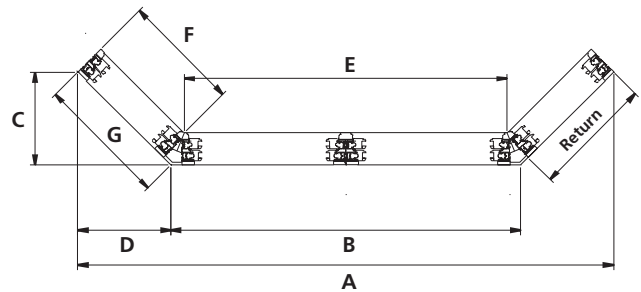

Sliding Sash Bays

Square Bay

Splay Bay 45°

Square Bay

BAY FRONT*	BAY RETURN*	DIM A	DIM B	DIM C	DIM D
1665mm	630mm	1979mm	787mm	1644mm	620mm
1665mm	855mm	1979mm	1012mm	1644mm	845mm
1710mm	630mm	2024mm	787mm	1689mm	620mm
1710mm	855mm	2024mm	1012mm	1689mm	845mm
1890mm	630mm	2204mm	787mm	1869mm	620mm
1890mm	855mm	2204mm	1012mm	1869mm	845mm

*THESE SIZES ARE FINISHED OVERALL FRAME SIZES

Splay Bay 45°

BAY FRONT*	BAY RETURN*	DIM A	DIM B	DIM C	DIM D	DIM E	DIM F	DIM G
1080mm	630mm	2163mm	1193mm	485mm	485mm	1054mm	617mm	686mm
1080mm	855mm	2482mm	1193mm	644mm	644mm	1054mm	842mm	911mm
1665mm	630mm	2747mm	1776mm	485mm	485mm	1638mm	617mm	686mm
1665mm	855mm	3065mm	1776mm	644mm	644mm	1638mm	842mm	911mm
1710mm	630mm	2792mm	1821mm	485mm	485mm	1683mm	617mm	686mm
1710mm	855mm	3110mm	1821mm	644mm	644mm	1683mm	842mm	911mm
1890mm	630mm	2972mm	2001mm	485mm	485mm	1864mm	617mm	686mm
1890mm	855mm	3290mm	2001mm	644mm	644mm	1864mm	842mm	911mm